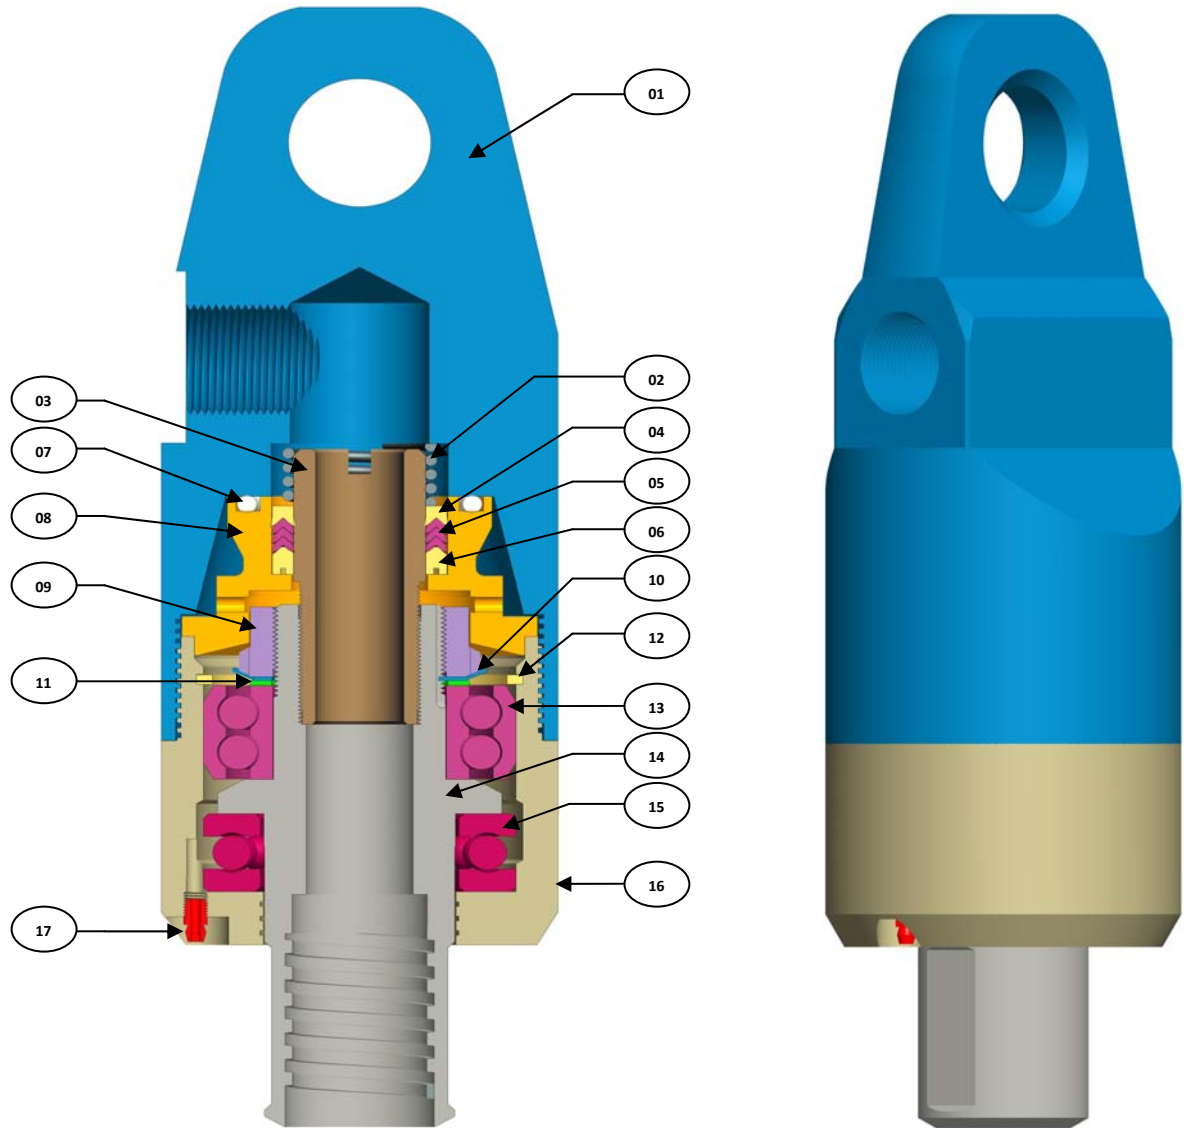

**25 TON WATER SWIVEL**

	ITEM DESCRIPTION	PART NUMBERS
1-17	25 TON WATER SWIVEL	34-00-100
01	BAIL	34-00-001
02	COMPRESSION SPRING	34-00-002
03	SPINDLE EXTENSION	34-00-003
04	MALE GASKET	34-00-004
05	GASKETS - 3 NOS.	34-00-005
06	FEMALE GASKET	34-00-006
07	O RING	34-00-007
08	BRASS BUSH	34-00-008
09	CHECK NUT	34-00-009
10	LOCKING WASHER	34-00-010

	ITEM DESCRIPTION	PART NUMBERS
11	SPACER	34-00-011
12	CIR CLIP	34-00-012
13	BALL BEARING - 5210	34-00-013
14	SPINDLE BW	34-00-014
15	THRUST BEARING - 211	34-00-015
16	BODY	34-00-016
17	GREASE FITTING	16-03-024